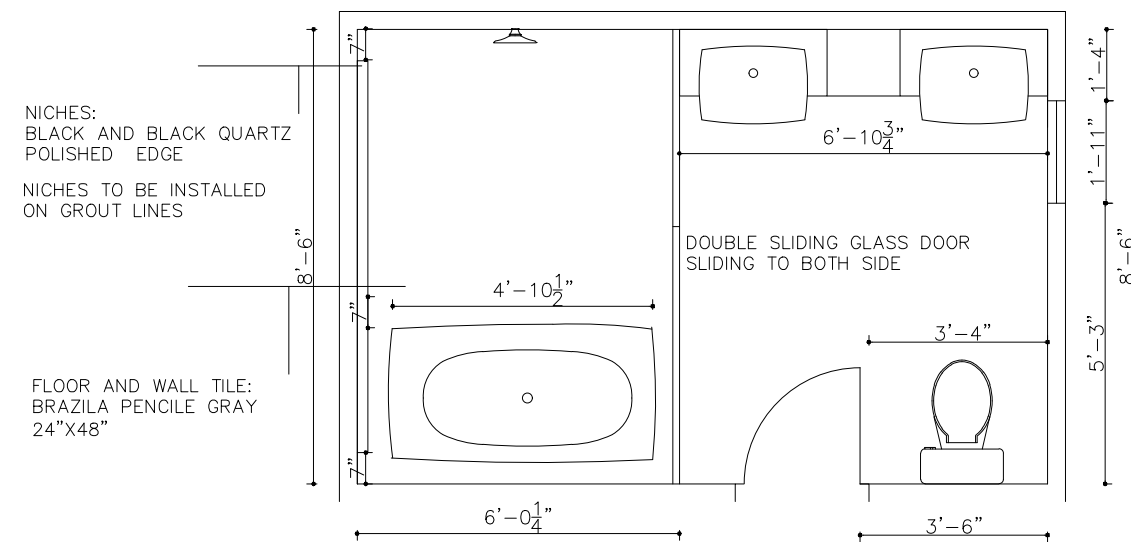

VIEW K

H:9'-2"

PROJECT TITLE:
 318 DOUGLES

TITLE:
 TV WALL

All dimensions are subject
 to verification and
 adjustment on jobsite to fit
 job condition.

PRODUCED BY:
 N.M

SIGN&DATE:

VIEW K

H:8'-6"

PROJECT TITLE:
318 DOUGLES

TITLE:
MASTER ENSUITE

All dimensions are subject to verification and adjustment on jobsite to fit job condition.

PRODUCED BY:
N.M

SIGN&DATE:

**HALF MOON
MIRROR**

STONE

LED BACK OF THE MIRROR

H:8'-4"

PROJECT TITLE:
318 DOUGLES

TITLE:
POWDER ROOM

All dimensions are subject to verification and adjustment on jobsite to fit job condition.

PRODUCED BY:
N.M

SIGN&DATE: