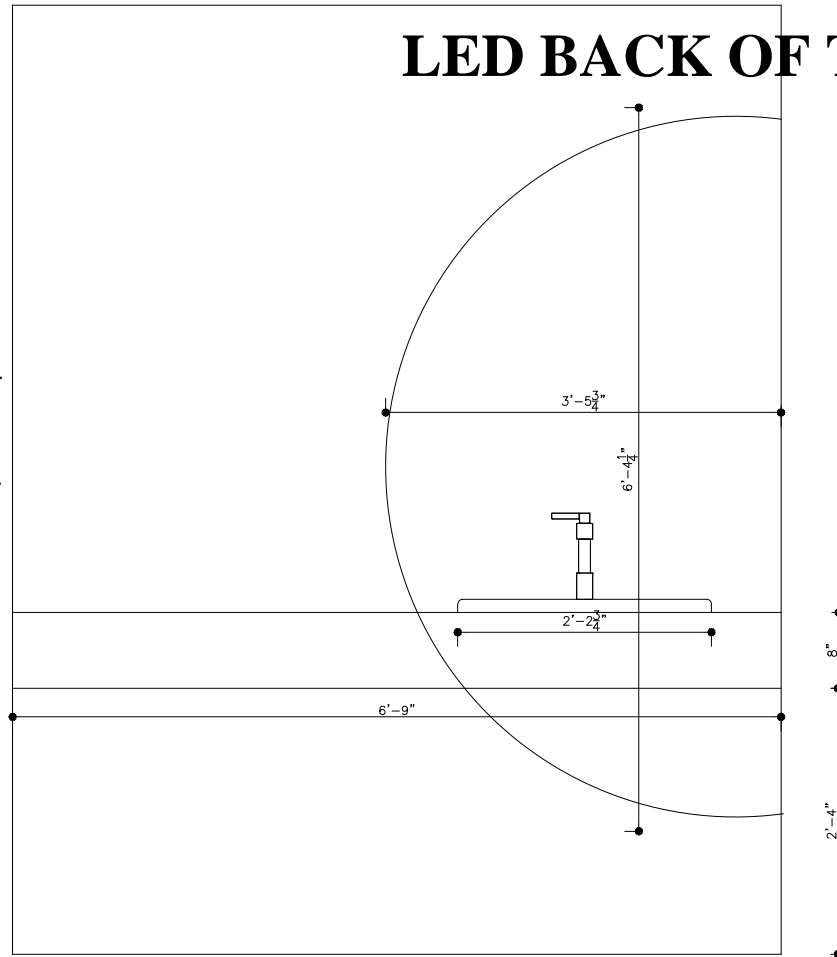

**HALF MOON
MIRROR**

STONE

LED BACK OF THE MIRROR

H:8'-4"