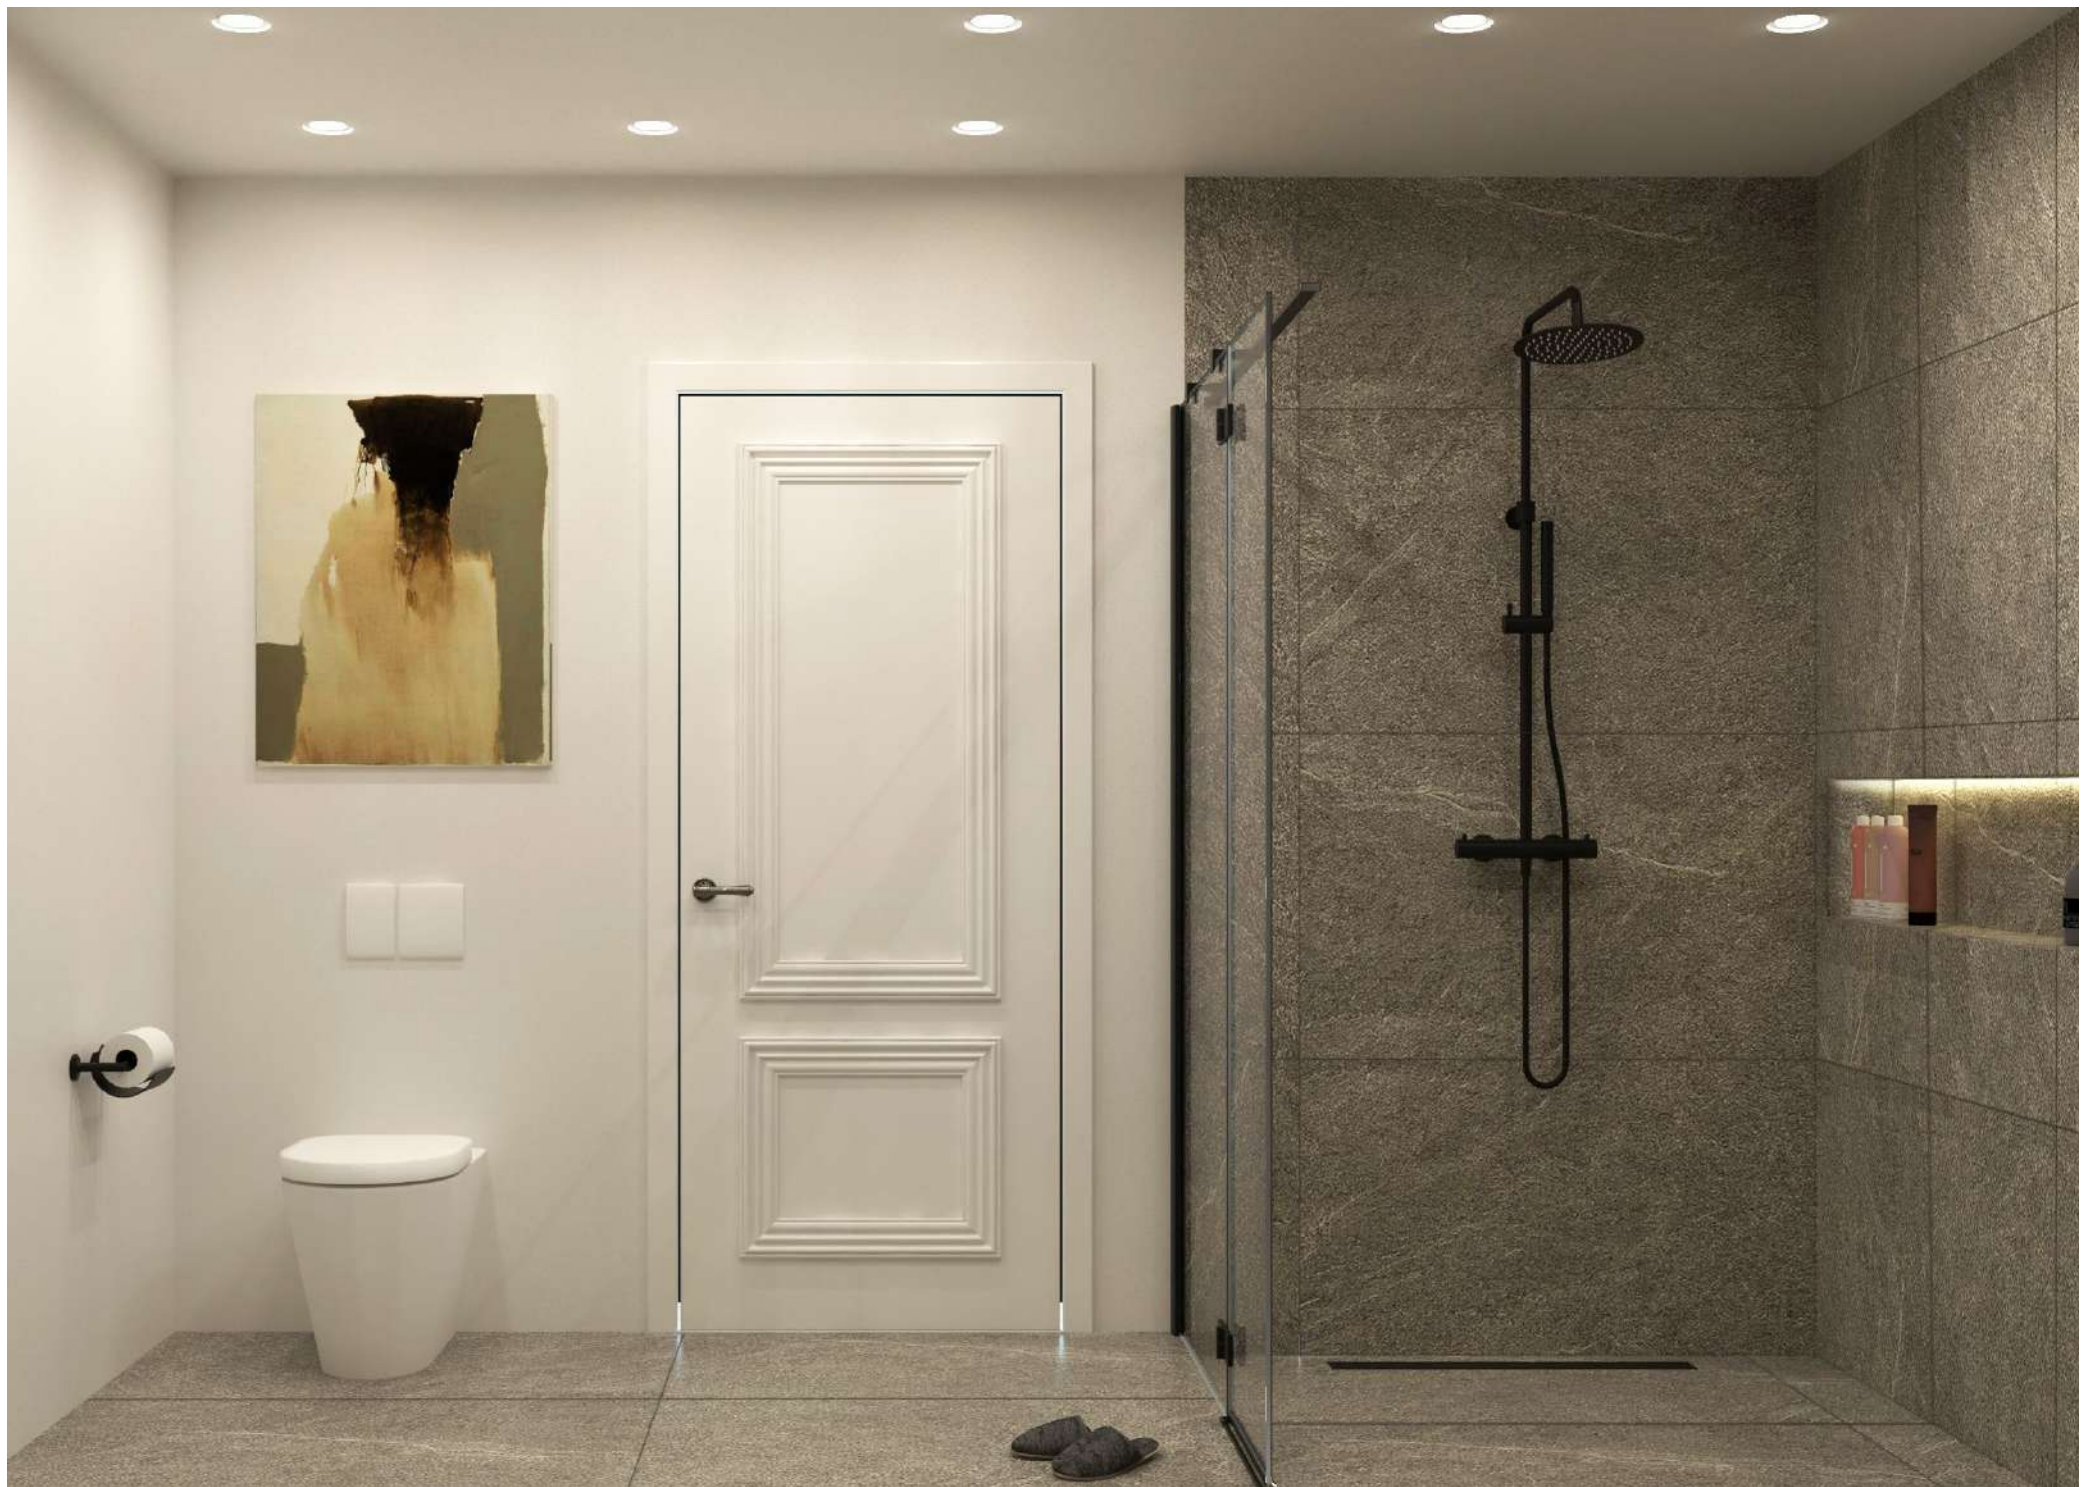

GRAND
DESIGN • BUILD

318 DOUGLAS AVE

NELLY@GrandDesignBuild.com

TV WALL CABINET:
 DECOTEC— TEXTURED PANEL LINE.
 WHITE CHROMIX F637 ST10
 19MMX61”X109”

DECORATIVE WALL PROFILE LINE
 PRODUCT: LB-3771
 3042-AKRA OAK

MATT BEHIND THE TV

LED UNDER SHELVES

THREE SIDED OPEN FIREPLACE:

FIRE PLACE NUMBER: 58”
 CB40E-NG12/CB40E-LP12

MIDDLE DRAWER DESIGN FOR TV
 CABLE AND STORAGE

LED LIGHT

**PLEASE INSTALLED LED LIGHT
 WITH DIFFERENT SWITCH**

VIEW K

H:9'-2"

PROJECT TITLE:
 318 DOUGLES

TITLE:
 TV WALL

All dimensions are subject
 to verification and
 adjustment on jobsite to fit
 job condition.

PRODUCED BY:
 N.M

SIGN&DATE:

VIEW K

H:8'-6"

PROJECT TITLE:
318 DOUGLES

TITLE:
MASTER ENSUITE

All dimensions are subject to verification and adjustment on jobsite to fit job condition.

PRODUCED BY:
N.M

SIGN&DATE:

**HALF MOON
MIRROR**

STONE