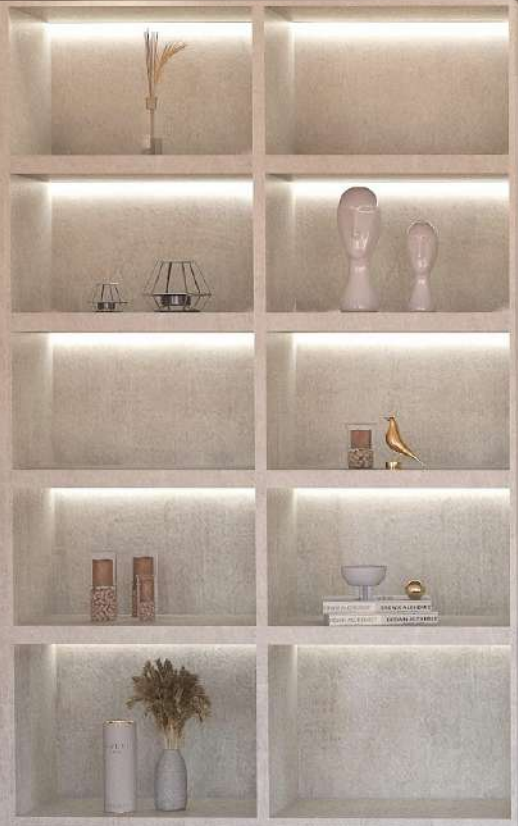

GRAND
DESIGN • BUILD

318 DOUGLAS AVE

NELLY@GrandDesignBuild.com

TV WALL CABINET:
 DECOTEC— TEXTURED PANEL LINE.
 WHITE CHROMIX F637 ST10
 19MMX61”X109”

DECORATIVE WALL PROFILE LINE
 PRODUCT: LB-3771
 3042-AKRA OAK

MATT BEHIND THE TV

LED UNDER SHELVES

THREE SIDED OPEN FIREPLACE:

FIRE PLACE NUMBER: 58”
 CB40E-NG12/CB40E-LP12

MIDDLE DRAWER DESIGN FOR TV
 CABLE AND STORAGE

LED LIGHT

**PLEASE INSTALLED LED LIGHT
 WITH DIFFERENT SWITCH**

VIEW K

H:9'-2"

PROJECT TITLE:
 318 DOUGLES

TITLE:
 TV WALL

All dimensions are subject
 to verification and
 adjustment on jobsite to fit
 job condition.

PRODUCED BY:
 N.M

SIGN&DATE:

VIEW K

H:8'-6"

PROJECT TITLE:
318 DOUGLES

TITLE:
MASTER ENSUITE

All dimensions are subject to verification and adjustment on jobsite to fit job condition.

PRODUCED BY:
N.M

SIGN&DATE:

**HALF MOON
MIRROR**

STONE