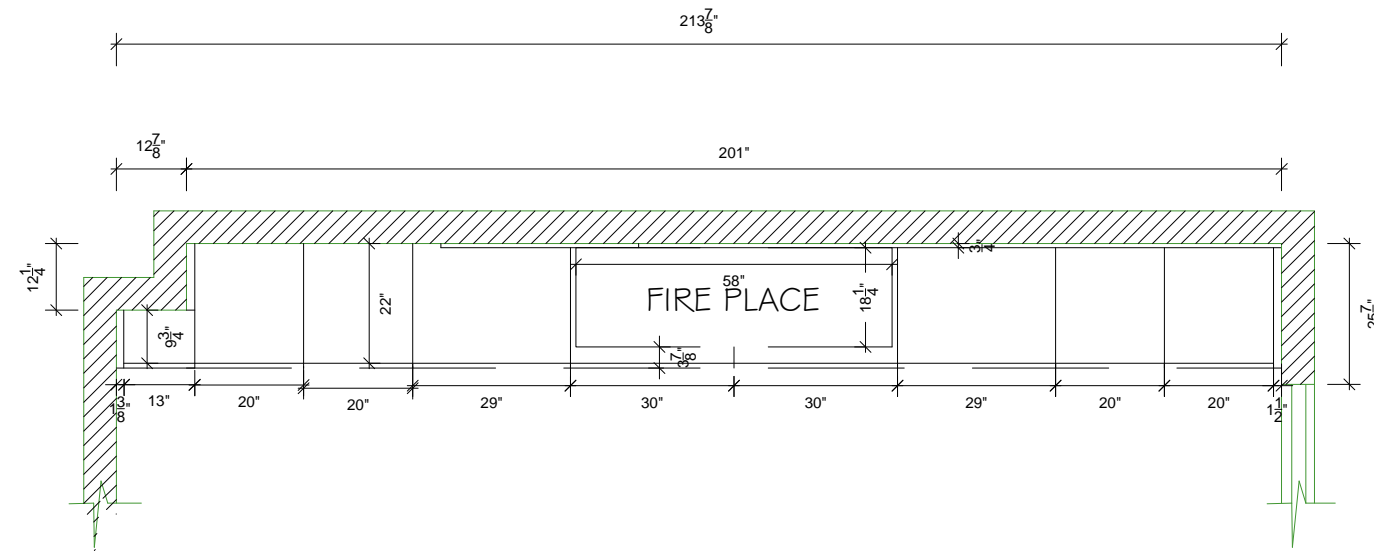

MATT BEHIND THE TV

LED UNDER SHELVES

THREE SIDED OPEN FIREPLACE:

FIRE PLACE NUMBER: 58”
 CB40E-NG12/CB40E-LP12

MIDDLE DRAWER DESIGN FOR TV
 CABLE AND STORAGE

LED LIGHT

**PLEASE INSTALLED LED LIGHT
 WITH DIFFERENT SWITCH**

VIEW K

H:9'-2"

PROJECT TITLE:
 318 DOUGLES

TITLE:
 TV WALL

All dimensions are subject
 to verification and
 adjustment on jobsite to fit
 job condition.

PRODUCED BY:
 N.M

SIGN&DATE:

VIEW K

H:8'-6"

PROJECT TITLE:
318 DOUGLES

TITLE:
MASTER ENSUITE

All dimensions are subject to verification and adjustment on jobsite to fit job condition.

PRODUCED BY:
N.M

SIGN&DATE:

**HALF MOON
MIRROR**

STONE

LED BACK OF THE MIRROR

H:8'-4"

PROJECT TITLE:
318 DOUGLES

TITLE:
POWDER ROOM

All dimensions are subject to verification and adjustment on jobsite to fit job condition.

PRODUCED BY:
N.M

SIGN&DATE: