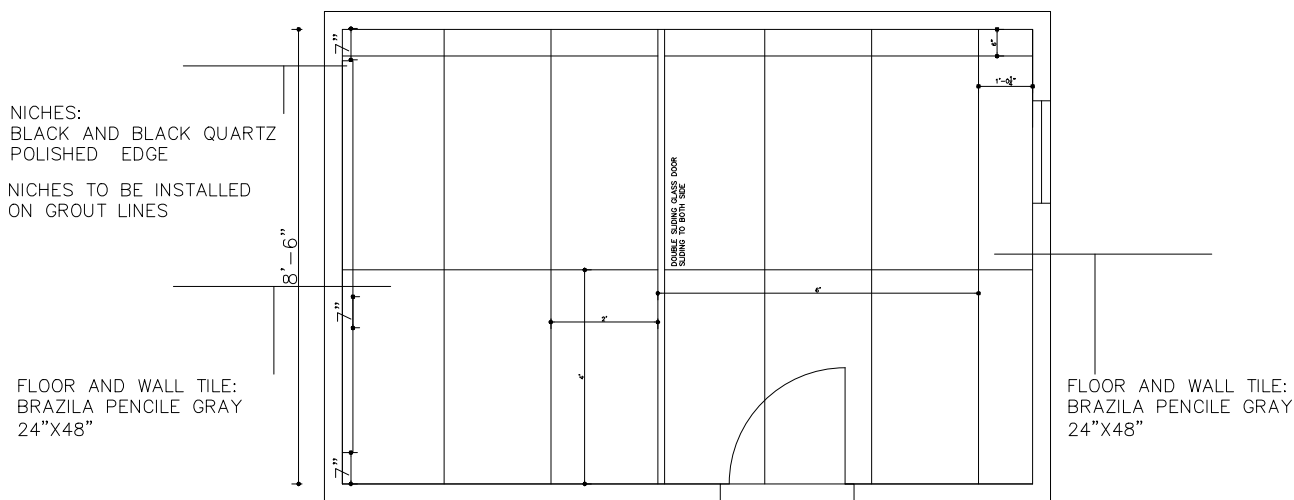

VIEW K

H:9'-2"

PROJECT TITLE:
 318 DOUGLES

TITLE:
 TV WALL

All dimensions are subject
 to verification and
 adjustment on jobsite to fit
 job condition.

PRODUCED BY:
 N.M

SIGN&DATE:

VIEW K

H:8'-6"

PROJECT TITLE:
318 DOUGLES

TITLE:
MASTER ENSUITE

All dimensions are subject to verification and adjustment on jobsite to fit job condition.

PRODUCED BY:
N.M

SIGN&DATE:

**HALF MOON
MIRROR**

STONE

LED BACK OF THE MIRROR

H:8'-4"

PROJECT TITLE:
318 DOUGLES

TITLE:
POWDER ROOM

All dimensions are subject to verification and adjustment on jobsite to fit job condition.

PRODUCED BY:
N.M

SIGN&DATE: