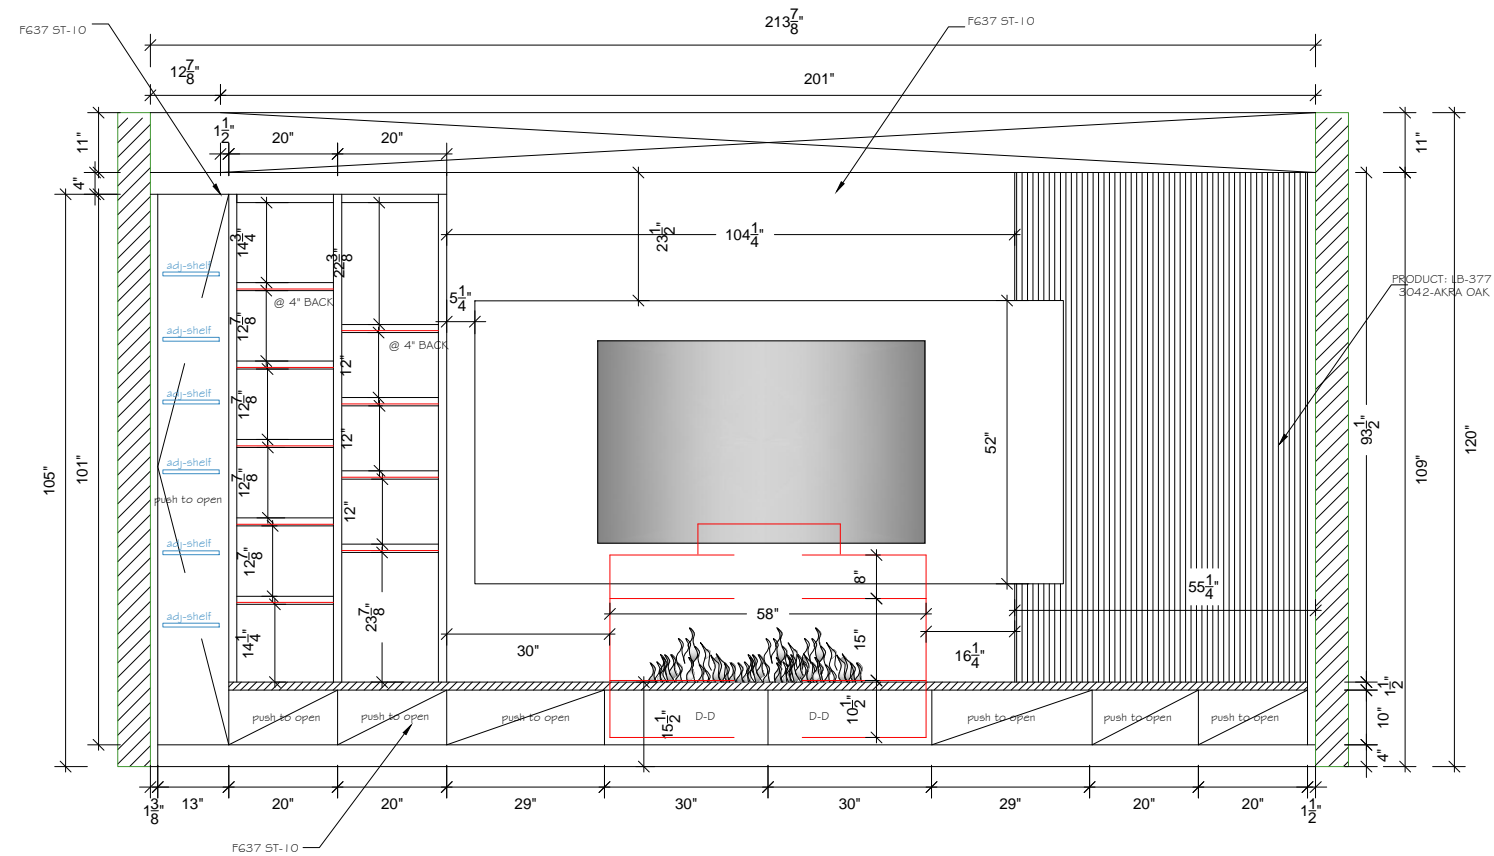

MATT BEHIND THE TV

LED UNDER SHELVES

THREE SIDED OPEN FIREPLACE:

FIRE PLACE NUMBER: 58”
 CB40E-NG12/CB40E-LP12

MIDDLE DRAWER DESIGN FOR TV
 CABLE AND STORAGE

LED LIGHT

**PLEASE INSTALLED LED LIGHT
 WITH DIFFERENT SWITCH**

VIEW K

H:9'-2"

PROJECT TITLE:
 318 DOUGLES

TITLE:
 TV WALL

All dimensions are subject
 to verification and
 adjustment on jobsite to fit
 job condition.

PRODUCED BY:
 N.M

SIGN&DATE:

VIEW K

H:8'-6"

PROJECT TITLE:
318 DOUGLES

TITLE:
MASTER ENSUITE

All dimensions are subject to verification and adjustment on jobsite to fit job condition.

PRODUCED BY:
N.M

SIGN&DATE:

**HALF MOON
MIRROR**

STONE

LED BACK OF THE MIRROR

H:8'-4"

PROJECT TITLE:
318 DOUGLES

TITLE:
POWDER ROOM

All dimensions are subject to verification and adjustment on jobsite to fit job condition.

PRODUCED BY:
N.M

SIGN&DATE: