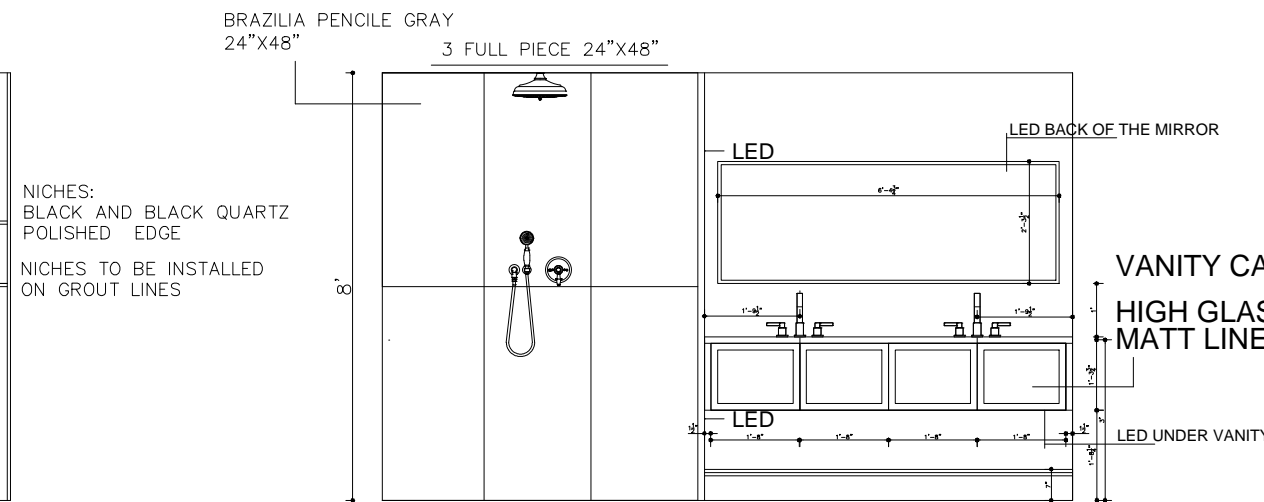

VIEW K

H:9'-2"

PROJECT TITLE:
 318 DOUGLES

TITLE:
 TV WALL

All dimensions are subject
 to verification and
 adjustment on jobsite to fit
 job condition.

PRODUCED BY:
 N.M

SIGN&DATE:

VIEW K

H:8'-6"

PROJECT TITLE:
318 DOUGLES

TITLE:
MASTER ENSUITE

All dimensions are subject to verification and adjustment on jobsite to fit job condition.

PRODUCED BY:
N.M

SIGN&DATE:

**HALF MOON
MIRROR**

STONE

LED BACK OF THE MIRROR

H:8'-4"

PROJECT TITLE:
318 DOUGLES

TITLE:
POWDER ROOM

All dimensions are subject to verification and adjustment on jobsite to fit job condition.

PRODUCED BY:
N.M

SIGN&DATE: