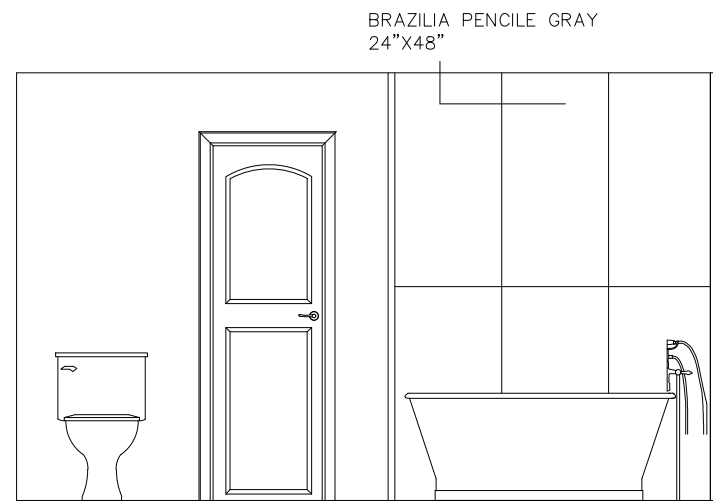

GRAND
DESIGN • BUILD

318 DOUGLAS AVE

NELLY@GrandDesignBuild.com

TV WALL CABINET:
 DECOTEC— TEXTURED PANEL LINE.
 WHITE CHROMIX F637 ST10
 19MMX61”X109”

DECORATIVE WALL PROFILE LINE
 PRODUCT: LB-3771
 3042-AKRA OAK

VIEW K

H:9'-2"

PROJECT TITLE:
 318 DOUGLES

TITLE:
 TV WALL

All dimensions are subject
 to verification and
 adjustment on jobsite to fit
 job condition.

PRODUCED BY:
 N.M

SIGN&DATE:

VIEW K

H:8'-6"

PROJECT TITLE:
318 DOUGLES

TITLE:
MASTER ENSUITE

All dimensions are subject to verification and adjustment on jobsite to fit job condition.

PRODUCED BY:
N.M

SIGN&DATE:

**HALF MOON
MIRROR**

STONE