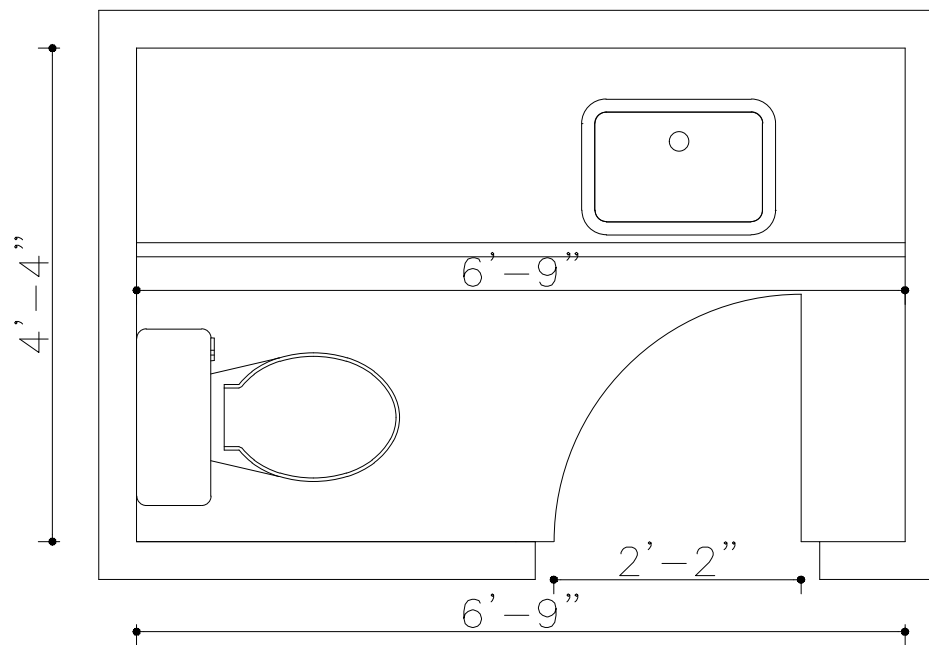

VIEW K

H:9'-2"

PROJECT TITLE:
 318 DOUGLES

TITLE:
 TV WALL

All dimensions are subject
 to verification and
 adjustment on jobsite to fit
 job condition.

PRODUCED BY:
 N.M

SIGN&DATE:

VIEW K

H:8'-6"

PROJECT TITLE:
318 DOUGLES

TITLE:
MASTER ENSUITE

All dimensions are subject to verification and adjustment on jobsite to fit job condition.

PRODUCED BY:
N.M

SIGN&DATE:

**HALF MOON
MIRROR**

STONE

LED BACK OF THE MIRROR

H:8'-4"

PROJECT TITLE:
318 DOUGLES

TITLE:
POWDER ROOM

All dimensions are subject to verification and adjustment on jobsite to fit job condition.

PRODUCED BY:
N.M

SIGN&DATE: